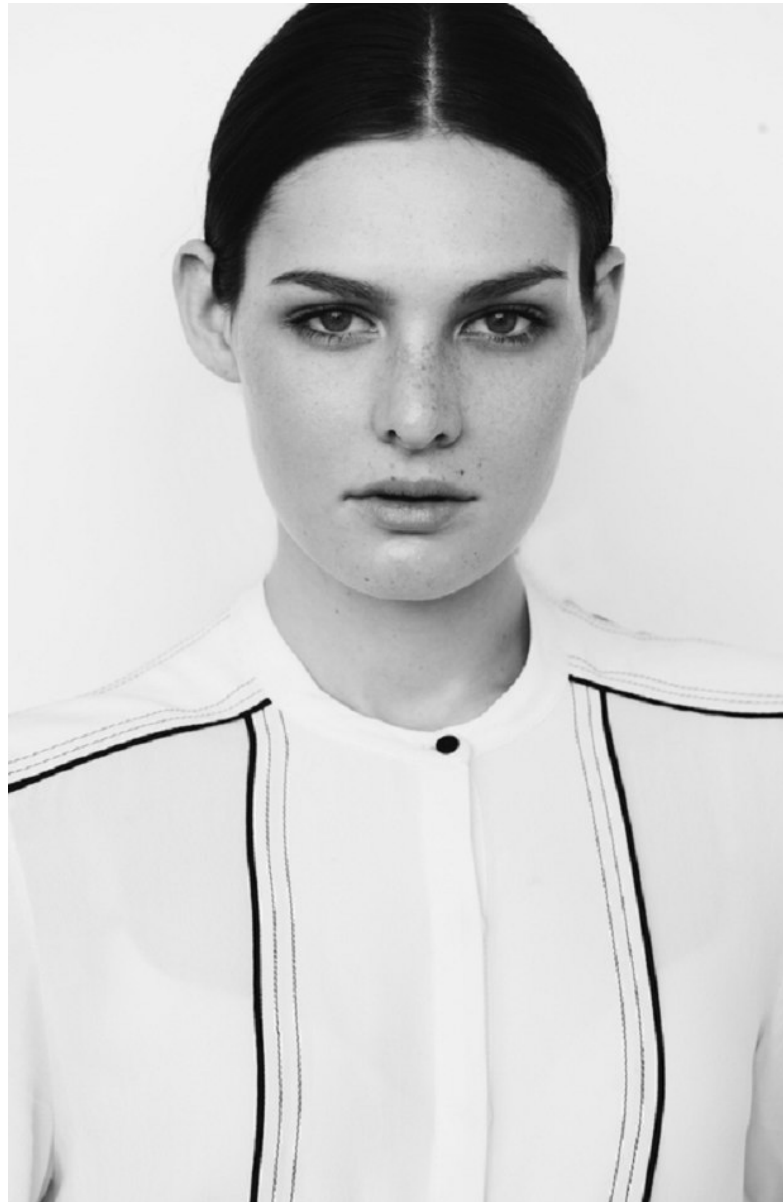

MAVRICK

NATASZA WASILEWSKI

Height: 5'10" Eyes: Green/Brown Hair: Brown Bust: 32" B Dress: 2-4 US Hip: 34" Waist: 24" Shoe: 9 US / 6.5 UK

MAVRICK

NATASZA WASILEWSKI

Height: 5'10" Eyes: Green/Brown Hair: Brown Bust: 32" B Dress: 2-4 US Hip: 34" Waist: 24" Shoe: 9 US / 6.5 UK