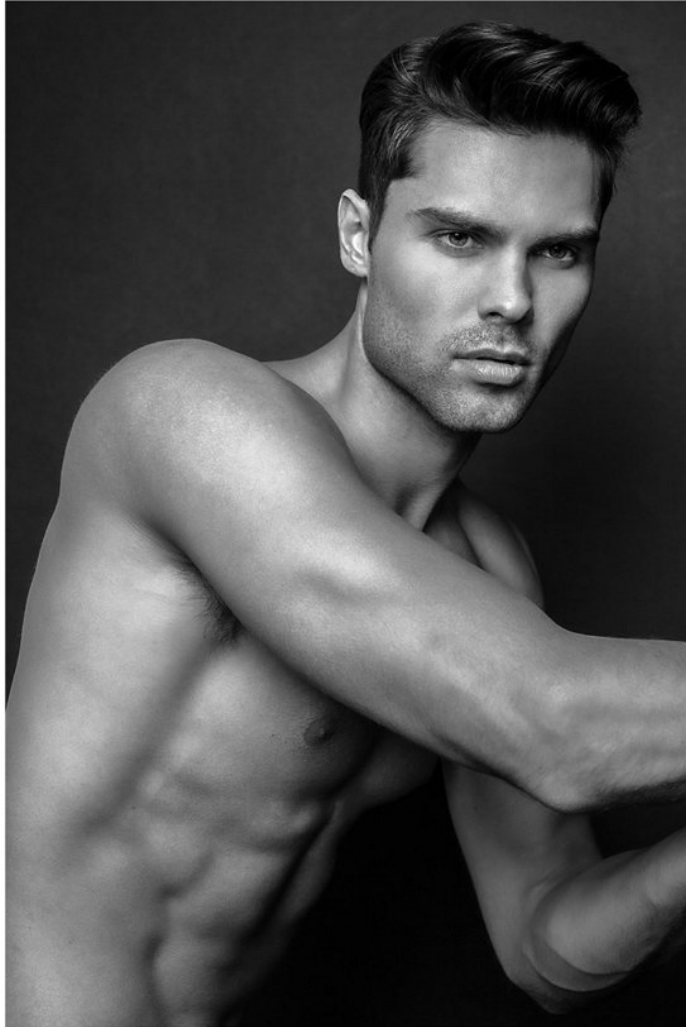

MAVRICK

JUSTIN HUGHES

Height: 6'2" Eyes: Hazel Hair: Brown Suit: 40 Collar: 15.5" Waist: 31" Shoe: 10.5 US / 10 UK

MAVRICK

JUSTIN HUGHES

Height: 6'2" Eyes: Hazel Hair: Brown Suit: 40 Collar: 15.5" Waist: 31" Shoe: 10.5 US / 10 UK